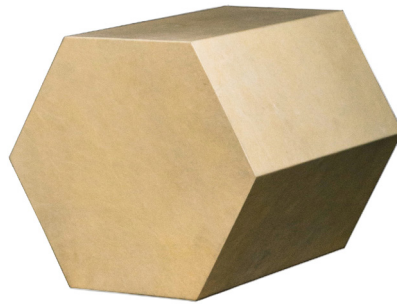

COS
TAN
TINI
DESIGN

PERGAMINO HEX CHICO

15" D x 15" W x 16"H as shown
Custom sizing available

Our line of Hex tables are understated geometric forms that can be used alone or grouped together to form larger modular pieces. The Pergamino Hex employs sustainably sourced goatskin from Argentina whose natural coloration and texture complement the piece's minimal form. Available in either in natural or caramel color.